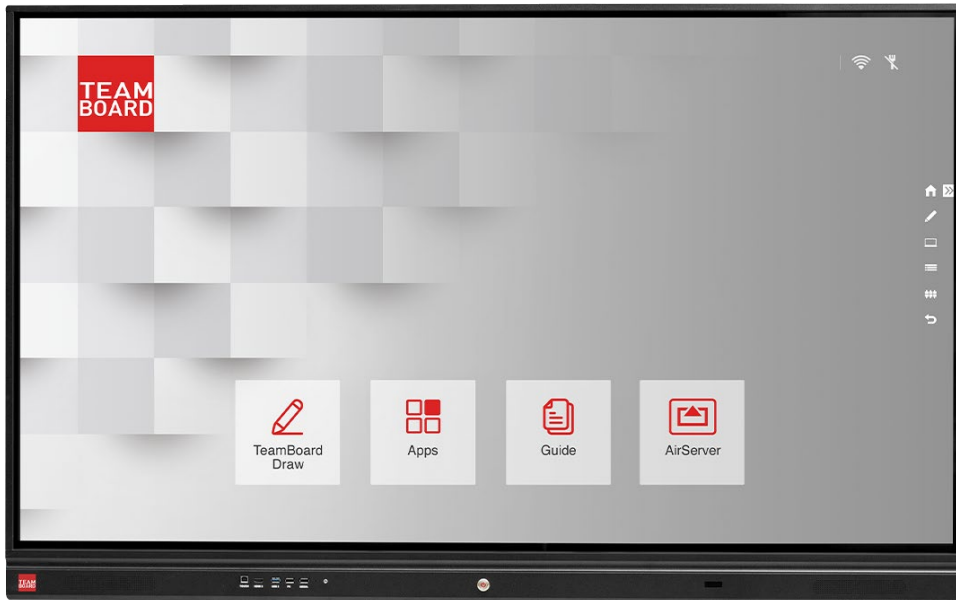

98" Interactive Flat Panel

TEAM
BOARD

TM-98

Overview

- TeamBoard interactive flat panels incorporate 20 points of touch with the slimmest IR screen on the market.
- Complete with TeamBoard Android OS, the system is completely plug and play, with no drivers necessary for interaction.
- All TeamBoard panels work with Windows, OSX and Linux operating systems.
- TeamBoard panels come with an inbuilt AirServer app for device mirroring.
- The screen 4K resolution, LED high brightness backlight and wide screen format provides an ideal medium for presentation, interaction, and collaboration.
- There are ample I/O ports that would suit any audio-visual environment, making the TeamBoard a must-have companion for education, government, and the corporate sector.
- TeamBoard interactive flat panels come ready for easy wall or trolley installation.

Features

- Optical Slim IR Technology
- Powered by TeamBoard Android OS™
- 4K resolution (3840 x 2160px)
- Multi-touch — 20 touch points
- Inbuilt Airserver app for device mirroring
- Pre-installed interactive apps
- 2 x 15w front facing speakers
- Integrated Mini OPS Slot (Mini OPS units sold separately)
- TeamBoard Draw™ app (Windows)
- Mobile and electric height-adjustable options available
- 3 Year warranty
- Ships with wall-mount bracket

INPUTS

CVBS/Audio input	1 x MINI (black)
YPbPr	1 x MINI (black)
SD Card	1 x SD Card
Network	1 x RJ45 IN
USB input	Front: 1 x USB2.0 (Multi use both Android and PC) , 1 xPC (Multi use both Android and PC), 1 x Media (Multi use both Android and PC), 1 x Type C (Support USB, Audio & Video) Rear: 1 x USB3.0 USB-A, 1xUSB2.0
PC RGB input	1 x D-USB 15pin
PC audio input	1 x 3.5 stereo audio-in jack
HDMI input	3 x HDMI-A, one in front
HDMI format	2 x HDMI 2.0 (back), 1 x HDMI 1.4 (front, Max support FHD@60Hz)
Interactive control input	2 x USB-B, one in front
USB file system	FAT32, FAT16, NTFS (NTFS compressed file is not supported)
DP	Display Port Input 1.2
RS-232	9 PIN D-SUB