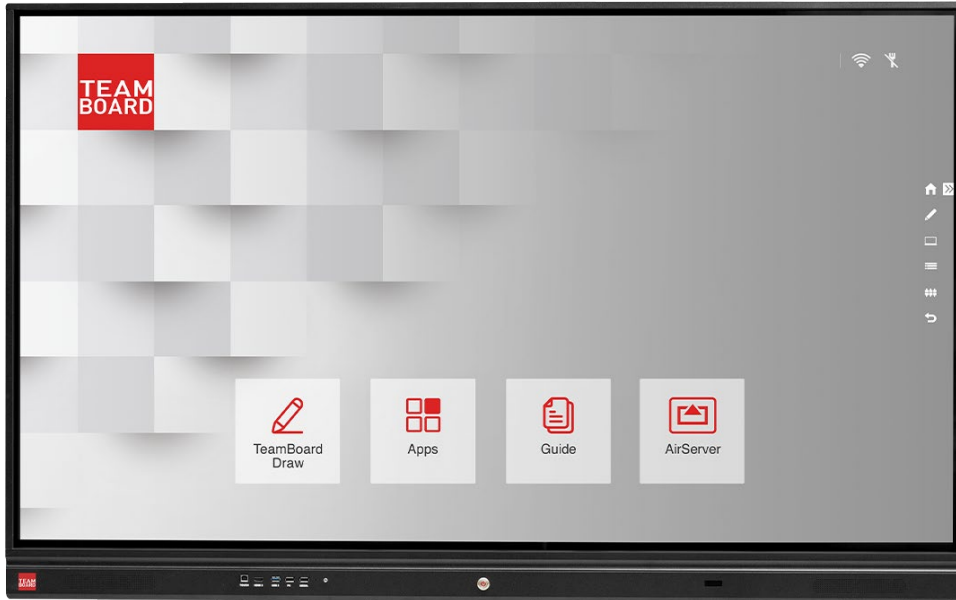

86" Interactive Flat Panel

TEAM
BOARD

TM-86

Overview

- TeamBoard interactive flat panels incorporate 20 points of touch with the slimmest IR screen on the market.
- Complete with TeamBoard Android OS, the system is completely plug and play, with no drivers necessary for interaction.
- All TeamBoard panels work with Windows, OSX and Linux operating systems.
- TeamBoard panels come with an inbuilt AirServer app for device mirroring.
- The screen 4K resolution, LED high brightness backlight and wide screen format provides an ideal medium for presentation, interaction, and collaboration.
- There are ample I/O ports that would suit any audio-visual environment, making the TeamBoard a must-have companion for education, government, and the corporate sector.
- TeamBoard interactive flat panels come ready for easy wall or trolley installation.

Features

- Optical Slim IR Technology
- Powered by TeamBoard Android OS™
- 4K resolution (3840 x 2160px)
- Multi-touch — 20 touch points
- Inbuilt Airserver app for device mirroring
- Pre-installed interactive apps
- 2 x 15w front facing speakers
- Integrated Mini OPS Slot (Mini OPS units sold separately)
- TeamBoard Draw™ app (Windows)
- Mobile and electric height-adjustable options available
- 3 Year warranty
- Ships with wall-mount bracket

INPUTS

CVBS/Audio input	1 x MINI (black)
YPbPr	1 x MINI (black)
SD Card	1 x SD Card
Network	1 x RJ45 IN
USB input	Front: 1 x USB2.0 (Multi use both Android and PC) , 1xPC (Multi use both Android and PC), 1 x Media (Multi use both Android and PC), 1 x Type C (Support USB, Audio & Video) Rear: 1 x USB3.0 USB-A, 1xUSB2.0
PC RGB input	1 x D-USB 15pin
PC audio input	1 x 3.5 stereo audio-in jack
HDMI input	3 x HDMI-A, one in front
HDMI format	2 x HDMI 2.0 (back), 1 x HDMI 1.4 (front, Max support FHD@60Hz)
Interactive control input	2 x USB-B, one in front
USB file system	FAT32, FAT16, NTFS (NTFS compressed file is not supported)
DP	Display Port Input 1.2
RS-232	9 PIN D-SUB