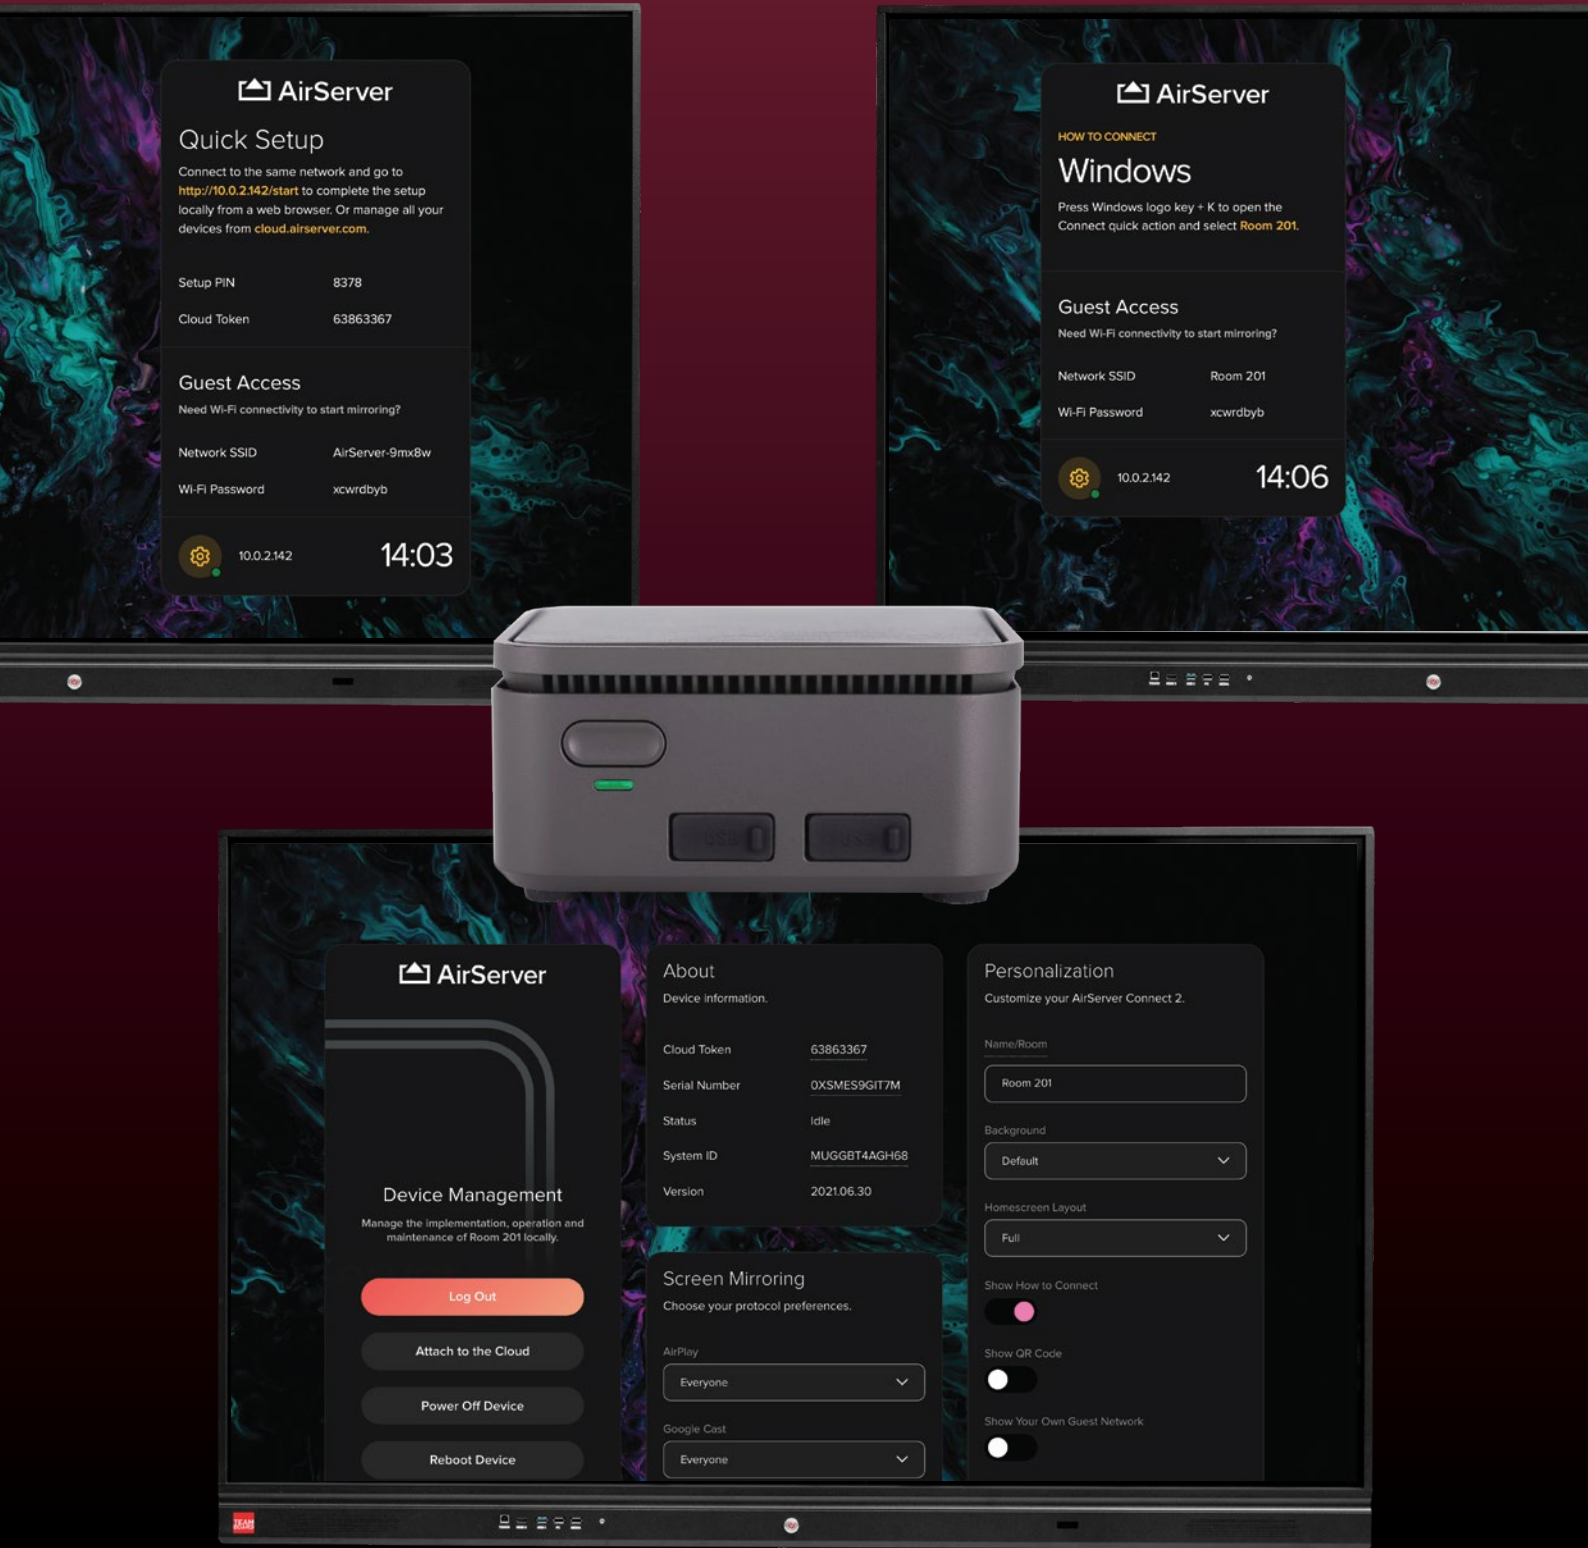

New user interface & Digital signage layout